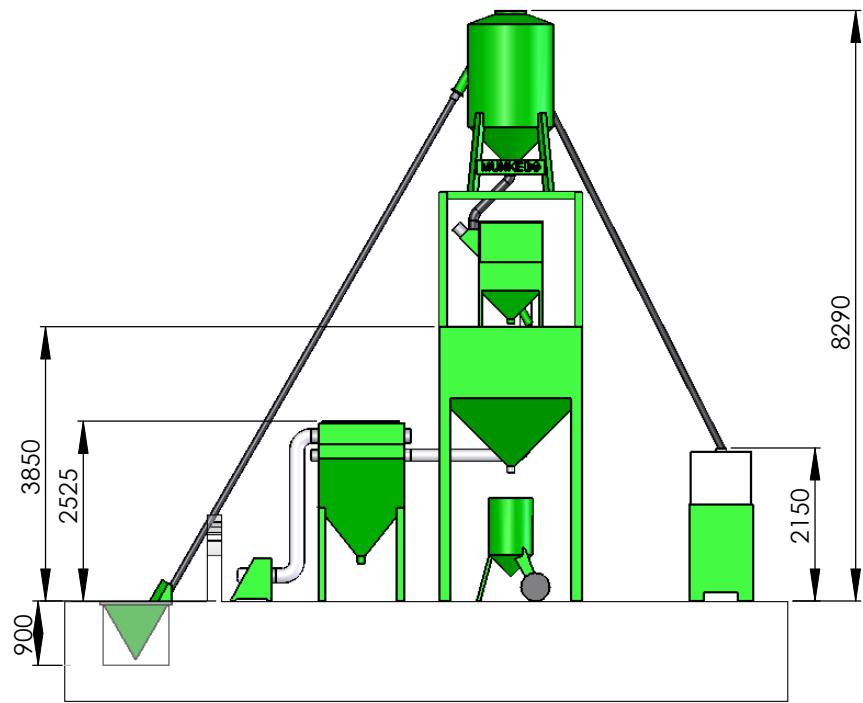

MUNKEBO CLEMCO A/S SMEDELØKKEN 5-7 TLF.: +45 65 97 43 80 DK-5330 MUNKEBO FAX: +45 65 97 47 45 WWW.MUNKEBO.COM INFO@MUNKEBO.COM	Format: A3	Date: 25.05.09	Drawn by: LA
	Page: 1 of 1	Rev. date:	Scale: 1:30
Description: <b>VACUUM SYSTEM MB-750E4 PORTABLE</b>	Drawing no.: <b>9,1057</b>		

DUST COLLECTOR FOR  
ABRASIVE CLEANING UNIT

ABRASIVE CLEANING UNIT

ABRASIVE STORAGE HOPPER

VACUUM SILO

SUCTION UNIT

FLOOR HOPPER

BLAST MACHINE

MUNKEBO CLEMCO A/S SMEDELØKKEN 5-7 TLF.: +45 65 97 43 80 DK-5330 MUNKEBO FAX: +45 65 97 47 45 WWW.MUNKEBO.COM INFO@MUNKEBO.COM	Format: A3	Date: 06.04.09	Drawn by: LA
	Page: 1 of 1	Rev. date:	Scale: 1:75
	Description: <b>VACUUM RECOVERY SYSTEM MB-VENT-750</b>		Drawing no.: <b>9,1096</b>