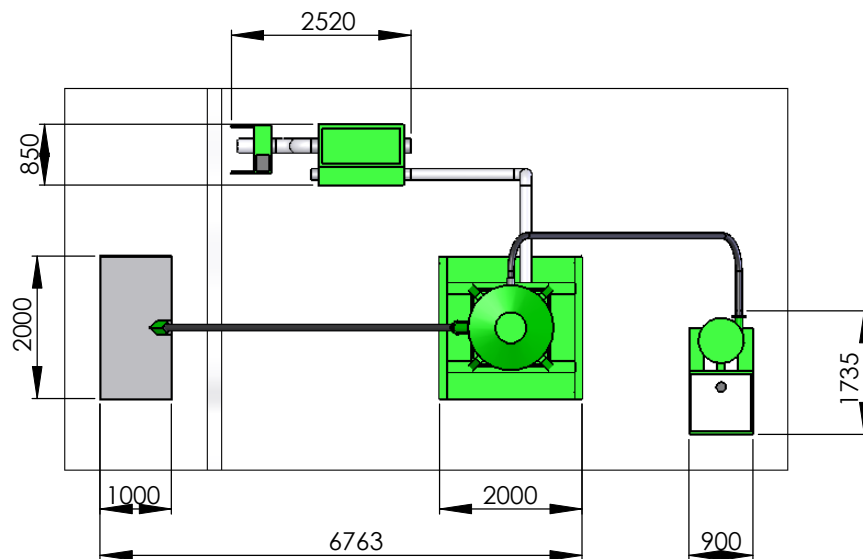

MUNKEBO CLEMCO A/S SMEDELØKKEN 5-7 TLF.: +45 65 97 43 80 DK-5330 MUNKEBO FAX: +45 65 97 47 45 WWW.MUNKEBO.COM INFO@MUNKEBO.COM	Format: A3	Date: 25.05.09	Drawn by: LA
	Page: 1 of 1	Rev. date:	Scale: 1:30
Description: <b>VACUUM SYSTEM MB-750E4 PORTABLE</b>	Drawing no.: <b>9,1057</b>		

DUST COLLECTOR FOR  
ABRASIVE CLEANING UNIT

ABRASIVE CLEANING UNIT

ABRASIVE STORAGE HOPPER

VACUUM SILO

SUCTION UNIT

FLOOR HOPPER

BLAST MACHINE

MUNKEBO CLEMCO A/S SMEDELØKKEN 5-7 TLF.: +45 65 97 43 80 DK-5330 MUNKEBO FAX: +45 65 97 47 45 WWW.MUNKEBO.COM INFO@MUNKEBO.COM	Format: A3	Date: 06.04.09	Drawn by: LA
	Page: 1 of 1	Rev. date:	Scale: 1:75
	Description: <b>VACUUM RECOVERY SYSTEM MB-VENT-750</b>		Drawing no.: <b>9,1096</b>