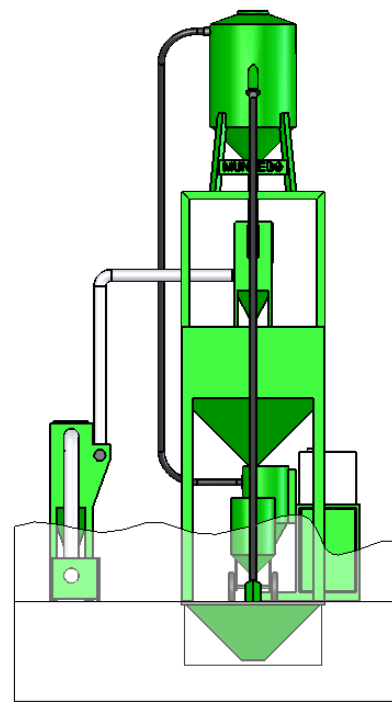

MUNKEBO CLEMCO A/S SMEDELØKKEN 5-7 TLF.: +45 65 97 43 80 DK-5330 MUNKEBO FAX: +45 65 97 47 45 WWW.MUNKEBO.COM INFO@MUNKEBO.COM	Format: A3	Date: 25.05.09	Drawn by: LA
	Page: 1 of 1	Rev. date:	Scale: 1:30
Description: <b>VACUUM SYSTEM MB-750E4 PORTABLE</b>	Drawing no.: <b>9,1057</b>		

DUST COLLECTOR FOR  
ABRASIVE CLEANING UNIT

ABRASIVE CLEANING UNIT

ABRASIVE STORAGE HOPPER

VACUUM SILO

SUCTION UNIT

FLOOR HOPPER

BLAST MACHINE

MUNKEBO CLEMCO A/S SMEDELØKKEN 5-7 TLF.: +45 65 97 43 80 DK-5330 MUNKEBO FAX: +45 65 97 47 45 WWW.MUNKEBO.COM INFO@MUNKEBO.COM	Format: A3	Date: 06.04.09	Drawn by: LA
	Page: 1 of 1	Rev. date:	Scale: 1:75
	Description: <b>VACUUM RECOVERY SYSTEM MB-VENT-750</b>		Drawing no.: <b>9,1096</b>